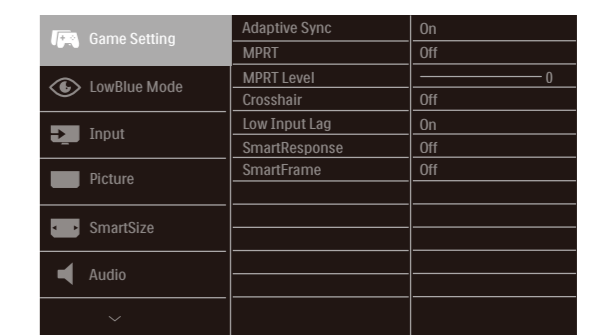

4

Register your product and get support at www.philips.com/support

FAQ

Software SmartControl

User Manual

Version: 32M1C5200Q1T
2021 © TOP Victory Investments Ltd. All rights reserved.

Specifications are subject to change without notice.

HDMI

www.evnia.philips

Energy Labelling
32M1C5200W

Printed in China

Q41G32M1813C11

EVNIA

Quick start

32M1C5200W

Register your product and get support at www.philips.com/welcome

PHILIPS

Contents

*Earphone-Hang

Power

*HDMI

*DP

*Different according to region

Display design may differ from that illustrated

1

▲ CAUTION: Place the monitor face down on a smooth surface. Pay attention not to scratch or damage the screen.

2

Earphone-Hang

3

→

↔

↑

↓

→

←