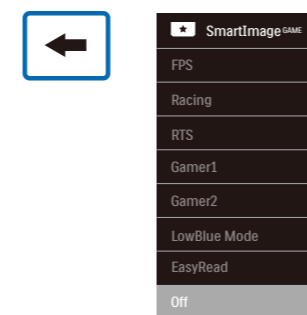

4

Register your product and get support at www.philips.com/support

FAQ

Software SmartControl

User Manual

Version: 32M1C5200Q1T
2021 © TOP Victory Investments Ltd. All rights reserved.

Specifications are subject to change without notice.

HDMI

www.evnia.philips

Energy Labelling
32M1C5200W

Printed in China

Q41G32M1813C11

EVNIA

Quick start

32M1C5200W

Register your product and get support at www.philips.com/welcome

PHILIPS

Contents

*Earphone-Hang

Power

*HDMI

*DP

*Different according to region

Display design may differ from that illustrated

1

▲ CAUTION: Place the monitor face down on a smooth surface. Pay attention not to scratch or damage the screen.

2

Earphone-Hang

3

→

↔

↑

↓

→

←