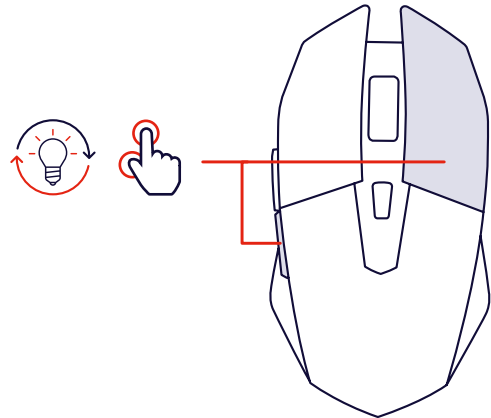

4.

● CLEVER GAMING

GAMING X Trust.

FELOX  
**USER GUIDE**  
WIRELESS GAMING MOUSE

FAQ

[WWW.TRUST.COM/25037/FAQ](http://WWW.TRUST.COM/25037/FAQ)

Trust International BV - Laan van Barcelona 600 - 3317DD, Dordrecht, The Netherlands