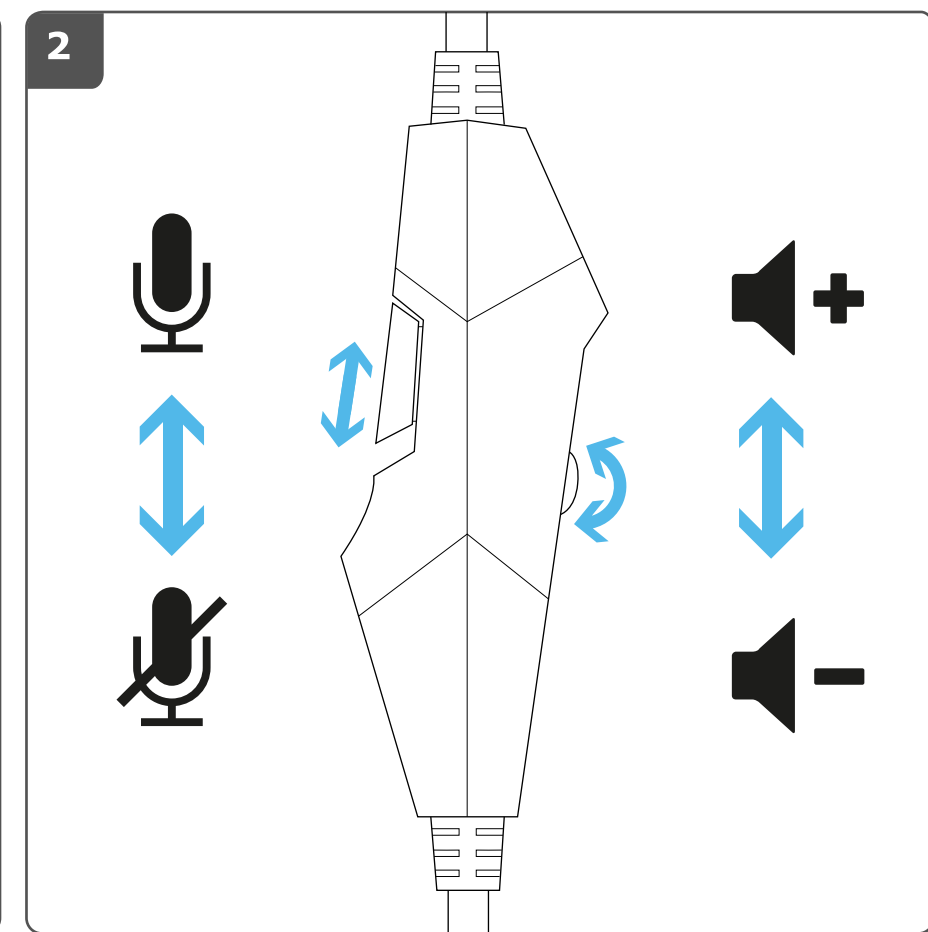

**Trust**

**CELAZ** | Gaming Headset

  
[www.trust.com/23373/faq](http://www.trust.com/23373/faq)

PS4

XBox One

\* only 2015 model controller

PC

LAPTOP