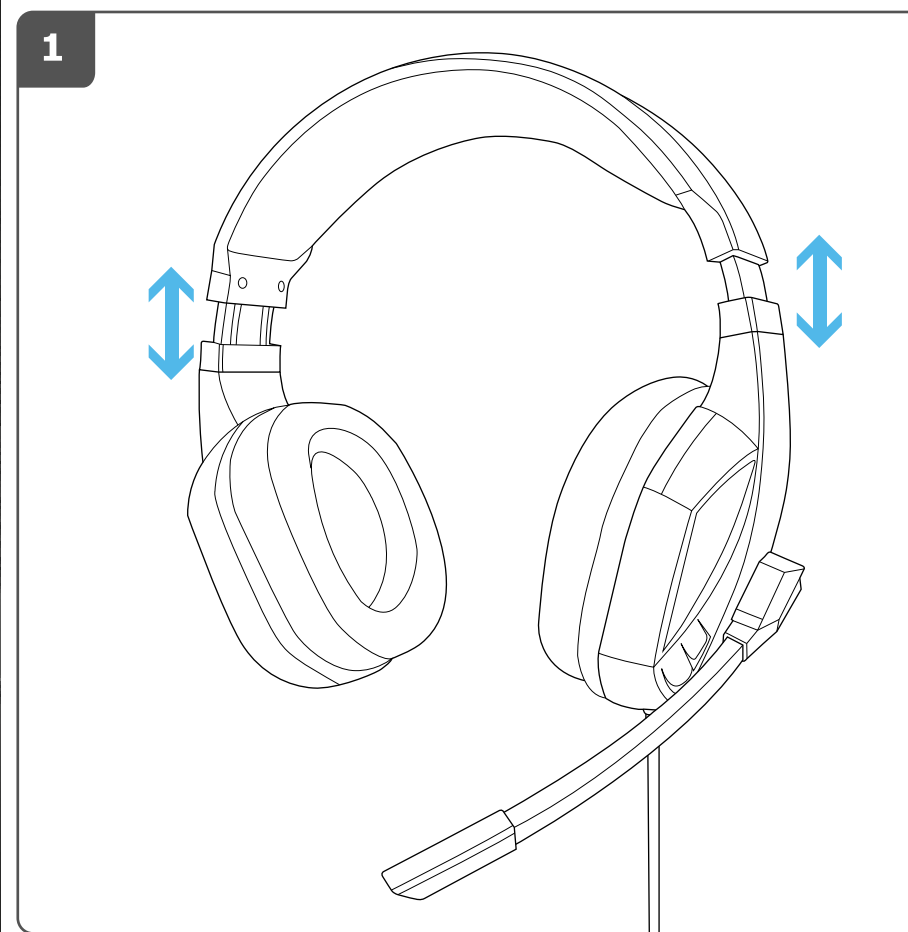

**Trust**

**CELAZ** | Gaming Headset

  
[www.trust.com/23373/faq](http://www.trust.com/23373/faq)

PS4

XBox One

\* only 2015 model controller

PC

LAPTOP