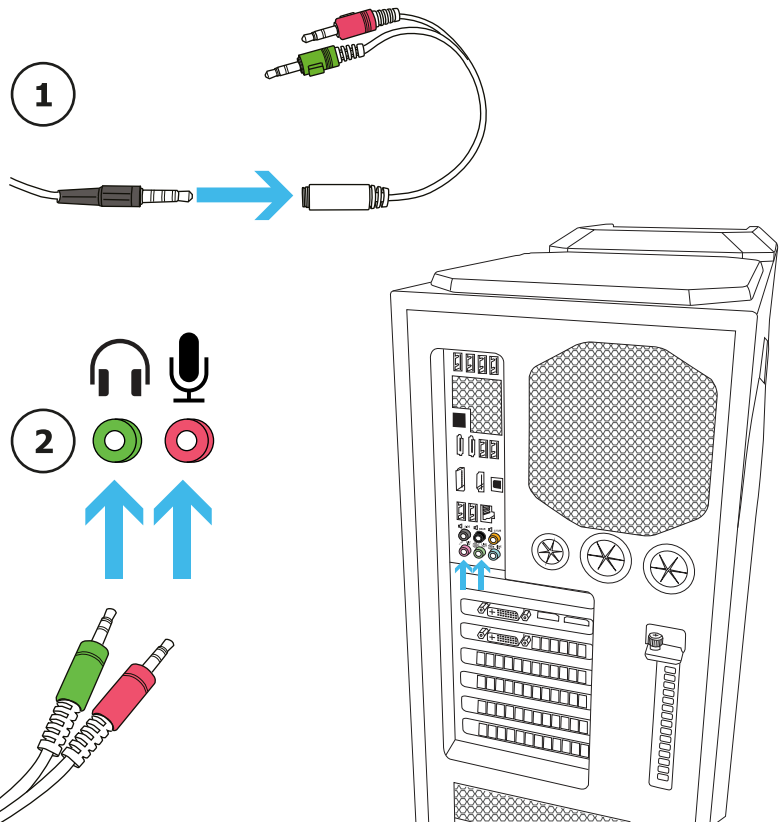

**Trust**

**CELAZ** | Gaming Headset

  
[www.trust.com/23373/faq](http://www.trust.com/23373/faq)

PS4

XBox One

\* only 2015 model controller

PC

LAPTOP