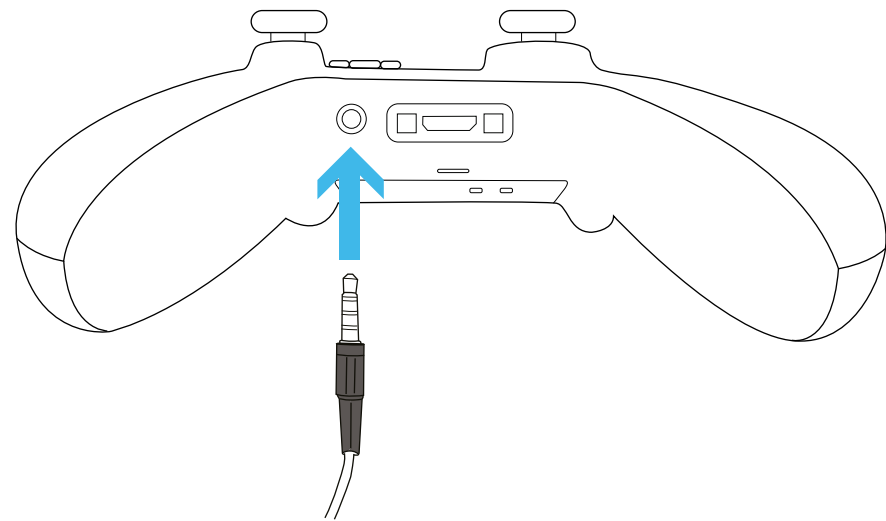

**Trust**

**CELAZ** | Gaming Headset

  
[www.trust.com/23373/faq](http://www.trust.com/23373/faq)

PS4

XBox One

\* only 2015 model controller

PC

LAPTOP