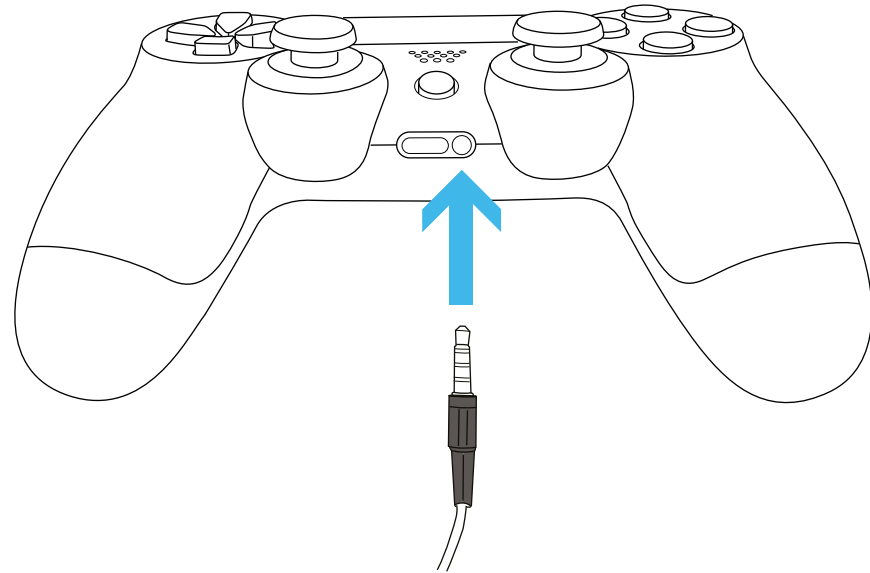

**Trust**

**CELAZ** | Gaming Headset

  
[www.trust.com/23373/faq](http://www.trust.com/23373/faq)

PS4

XBox One

\* only 2015 model controller

PC

LAPTOP