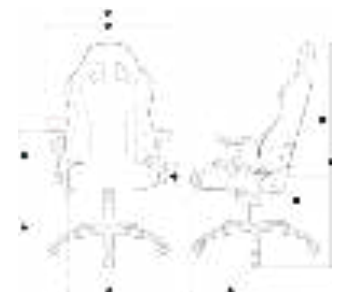

UPC / EAN / SKU

851679008541 / 0851679008541 / AK-CALIFORNIA-LAGUNA
851679008565 / 0851679008565 / AK-CALIFORNIA-NAPA
851679008558 / 0851679008558 / AK-CALIFORNIA-TAHOE

Specifications

Frame Material: Metal
Frame Coating: Anti corrosive black paint
Chair Cover Material: PU on front and back
Foam Type: High Density Cold-cured Foam
Foam Density: 55 kg/m³ (seat) 50 kg/m³ (back)
Base Type: Nylon Reinforced Composite
Adjustable Armrests: 3D
Mechanism Type: Standard mechanism
Adjustable Tilt Angle: 12°
Tilt Lock: Yes
Tilt Angle Lock: No
Recline angle: 180°
Gas Lift Class: Class 4 gaslift
Adjustable Cushions: Yes
Weight Capacity: 330 lbs | 150 kg
Recommended height: 4'7" – 5'6" | 140-170 cm
Recommended weight: | 100-150 lbs | 45-68 kg
Meets/Exceeds ANSI/BIFMA Standards: Yes
Warranty Length: 5/10 years

Measurements

A: 21.2" | 54 cm
B: 28" | 71 cm
C: 11.3 - 14" | 28,7 – 35,8 cm
D: 14 - 17.5" | 36 - 44,5 cm
E: 15.3" | 39 cm
F: 4" | 10,5 cm
G: 44-47.5" | 112 - 120,5 cm
H: 17.7" | 45 cm
I: 27.7" | 70,5 cm

Shipping Dimensions

- Box: 35x28x15" | 88x68x38cm
- Net Weight: 50 lbs | 22.55 kg
- Gross Weight: 60 lbs | 27.3 kg

Downloads

 www.akracing.com