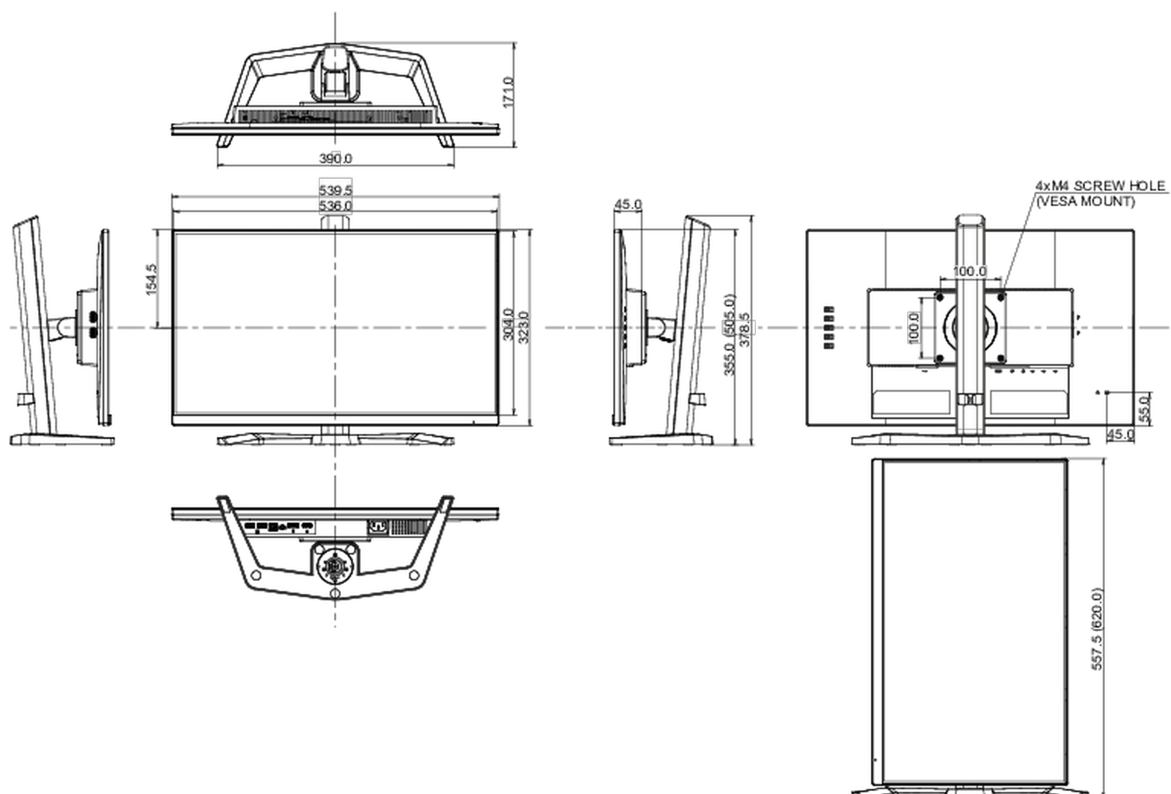

Cable management system

yes

05 ACCESSORIES INCLUDED

Cables

power, USB, HDMI, DP

Other

quick start guide, safety guide

06 POWER MANAGEMENT

Power supply unit

internal

Power supply

AC 100 - 240V, 50/60Hz

Power usage

18W typical, 0.5W stand by, 0.3W off mode

07 SUSTAINABILITY

Regulations

CE, TÜV-Bauart, EAC, PSE, RoHS support, ErP, WEEE, VCCI, REACH, UKCA, Eyesafe 2.0

Energy efficiency class (Regulation (EU) 2017/1369)

E

REACH SVHC

above 0.1%: Lead

08 DIMENSIONS / WEIGHT

Product dimensions W x H x D

539.5 x 505 x 171mm

Box dimensions W x H x D

610 x 398 x 157mm

Weight (without box)

4.5kg

Weight (with box)

6.3kg

EAN code

4948570123926