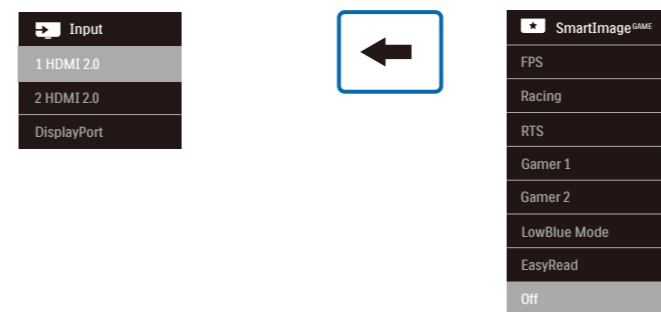

4 24M1N3200Z/24M1N3200ZA/24M1N3200V/24M1N3200VA

24M1N3200ZS/24M1N3200VS/24M1N3200VL

Register your product and get support at www.philips.com/support

Version: 24M1N3200Q1T

2021 © TOP Victory Investments Ltd. All rights reserved.

Specifications are subject to change without notice.

HDMI

www.evnia.philips

Energy Labelling

24M1N3200VA 24M1N3200VS 24M1N3200ZA

Printed in China

H41G785481306A

EVNIA

Quick start

24M1N3200Z
24M1N3200V
24M1N3200ZS
24M1N3200ZA
24M1N3200VS
24M1N3200VA
24M1N3200VL

Register your product and get support at www.philips.com/welcome

PHILIPS

Contents

24M1N3200ZS
24M1N3200VS
24M1N3200VL

AC/DC Adapter

24M1N3200Z
24M1N3200V
24M1N3200ZA
24M1N3200VA

*Earphone-Hang

*HDMI

*DP

*Different according to region

Display design may differ from that illustrated

1 24M1N3200Z/24M1N3200ZA/24M1N3200V/24M1N3200VA

24M1N3200ZS/24M1N3200VS/24M1N3200VL

▲ CAUTION: Place the monitor face down on a smooth surface. Pay attention not to scratch or damage the screen.

2

Earphone-Hang

3

Game Setting	Adaptive Sync	On
	MPRT	Off
	MPRT Level	0
LowBlue Mode	Crosshair	Off
	Low Input Lag	On
Input	SmartResponse	Off
	SmartFrame	Off
Picture		
SmartSize		
Audio		

Game Setting	Adaptive Sync	On
	MPRT	Off
	MPRT Level	0
LowBlue Mode	Crosshair	Off
	Low Input Lag	On
Input	SmartResponse	Off
	SmartFrame	Off
Picture		
SmartSize		
Audio		

Game Setting	Adaptive Sync	On
	MPRT	Off
	MPRT Level	0
LowBlue Mode	Crosshair	Off
	Low Input Lag	On
Input	SmartResponse	Off
	SmartFrame	Off
Picture		
SmartSize		
Audio		

Game Setting	Adaptive Sync	On
	MPRT	Off
	MPRT Level	0
LowBlue Mode	Crosshair	Off
	Low Input Lag	On
Input	SmartResponse	Off
	SmartFrame	Off
Picture		
SmartSize		
Audio