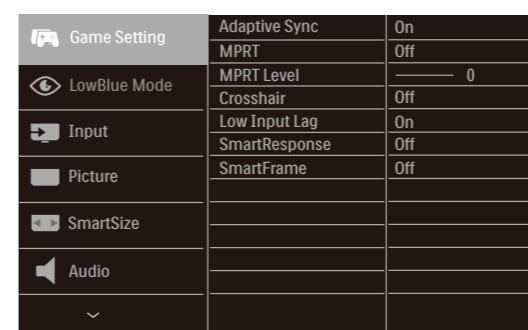

4 24M1N3200Z/24M1N3200ZA/24M1N3200V/24M1N3200VA

24M1N3200ZS/24M1N3200VS/24M1N3200VL

Register your product and get support at www.philips.com/support

Version: 24M1N3200Q1T

2021 © TOP Victory Investments Ltd. All rights reserved.

Specifications are subject to change without notice.

HDMI

www.evnia.philips

Energy Labelling

24M1N3200VA 24M1N3200VS 24M1N3200ZA

Printed in China

H41G785481306A

EVNIA

Quick start

24M1N3200Z
24M1N3200V
24M1N3200ZS
24M1N3200ZA
24M1N3200VS
24M1N3200VA
24M1N3200VL

Register your product and get support at www.philips.com/welcome

PHILIPS

Contents

24M1N3200ZS
24M1N3200VS
24M1N3200VL

AC/DC Adapter

24M1N3200Z
24M1N3200V
24M1N3200ZA
24M1N3200VA

*Earphone-Hang

*HDMI

*DP

*Different according to region

Display design may differ from that illustrated

1 24M1N3200Z/24M1N3200ZA/24M1N3200V/24M1N3200VA

24M1N3200ZS/24M1N3200VS/24M1N3200VL

▲ CAUTION: Place the monitor face down on a smooth surface. Pay attention not to scratch or damage the screen.

2

Earphone-Hang

3

Game Setting	Adaptive Sync	On
	MPRT	Off
	MPRT Level	0
LowBlue Mode	Crosshair	Off
	Low Input Lag	On
Input	SmartResponse	Off
	SmartFrame	Off
Picture		
SmartSize		
Audio		

Game Setting	Adaptive Sync	On
	MPRT	Off
	MPRT Level	0
LowBlue Mode	Crosshair	Off
	Low Input Lag	On
Input	SmartResponse	Off
	SmartFrame	Off
Picture		
SmartSize		
Audio		

Game Setting	Adaptive Sync	On
	MPRT	Off
	MPRT Level	0
LowBlue Mode	Crosshair	Off
	Low Input Lag	On
Input	SmartResponse	Off
	SmartFrame	Off
Picture		
SmartSize		
Audio		

Game Setting	Adaptive Sync	On
	MPRT	Off
	MPRT Level	0
LowBlue Mode	Crosshair	Off
	Low Input Lag	On
Input	SmartResponse	Off
	SmartFrame	Off
Picture		
SmartSize		
Audio