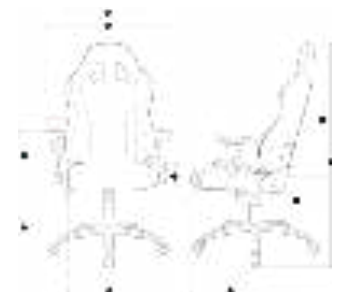

### Specifications

Frame Material: Metal  
Frame Coating: Anti corrosive black paint  
Chair Cover Material: PU on front and back  
Foam Type: High Density Cold-cured Foam  
Foam Density: 55 kg/m<sup>3</sup> (seat) 50 kg/m<sup>3</sup> (back)  
Base Type: Nylon Reinforced Composite  
Adjustable Armrests: 3D  
Mechanism Type: Standard mechanism  
Adjustable Tilt Angle: 12°  
Tilt Lock: Yes  
Tilt Angle Lock: No  
Recline angle: 180°  
Gas Lift Class: Class 4 gaslift  
Adjustable Cushions: Yes  
Weight Capacity: 330 lbs | 150 kg  
Recommended height: 4'7" – 5'6" | 140-170 cm  
Recommended weight: | 100-150 lbs | 45-68 kg  
Meets/Exceeds ANSI/BIFMA Standards: Yes  
Warranty Length: 5/10 years

### Measurements

A: 21.2" | 54 cm  
B: 28" | 71 cm  
C: 11.3 - 14" | 28,7 – 35,8 cm  
D: 14 - 17.5" | 36 - 44,5 cm  
E: 15.3" | 39 cm  
F: 4" | 10,5 cm  
G: 44-47.5" | 112 - 120,5 cm  
H: 17.7" | 45 cm  
I: 27.7" | 70,5 cm