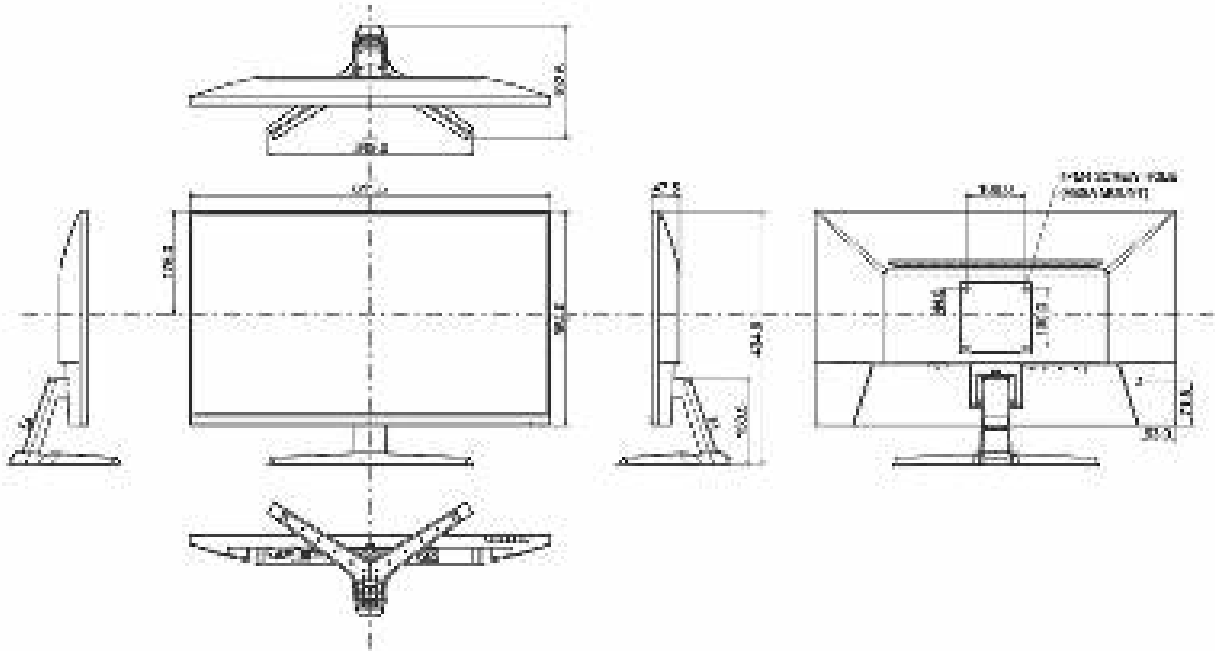

01 DISPLAY CHARACTERISTICS

Diagonal	27", 68.5cm
Panel	IPS, matte finish
Native resolution	1920 x 1080 @100Hz (2.1 megapixel)
Aspect ratio	16:9
Panel brightness	250 cd/m ²
Static contrast	1000:1
Advanced contrast	80M:1
Response time (MPRT)	1ms
Viewing zone	horizontal/vertical: horizontal ⁹ /vertical 178°, right/left: 0°/0°, up/down: 0°/0°
Colour support	16.7mIn
Horizontal Sync	30 - 110kHz
Viewable area W x H	597.9 x 336.3mm, 23.5 x 13.2"
Pixel pitch	0.311mm
Colour	matte, black

04 MECHANICAL

Display position adjustments	tilt
Tilt angle	22° up; 4° down
VESA mounting	100 x 100mm
Cable management system	yes

05 ACCESSORIES INCLUDED

Cables	power, USB, HDMI, DP
--------	----------------------

08 DIMENSIONS / WEIGHT

Product dimensions W x H x D	611.5 x 434 x 192.5mm
Box dimensions W x H x D	688 x 465 x 125mm
Weight (without box)	3.9kg
Weight (with box)	5.4kg
EAN code	4948570122752

All trademarks and registered trademarks acknowledged. E & O E. Specification subject to change without notice. All LCD's comply with ISO-9241-307:2008 in connection with pixel defects.