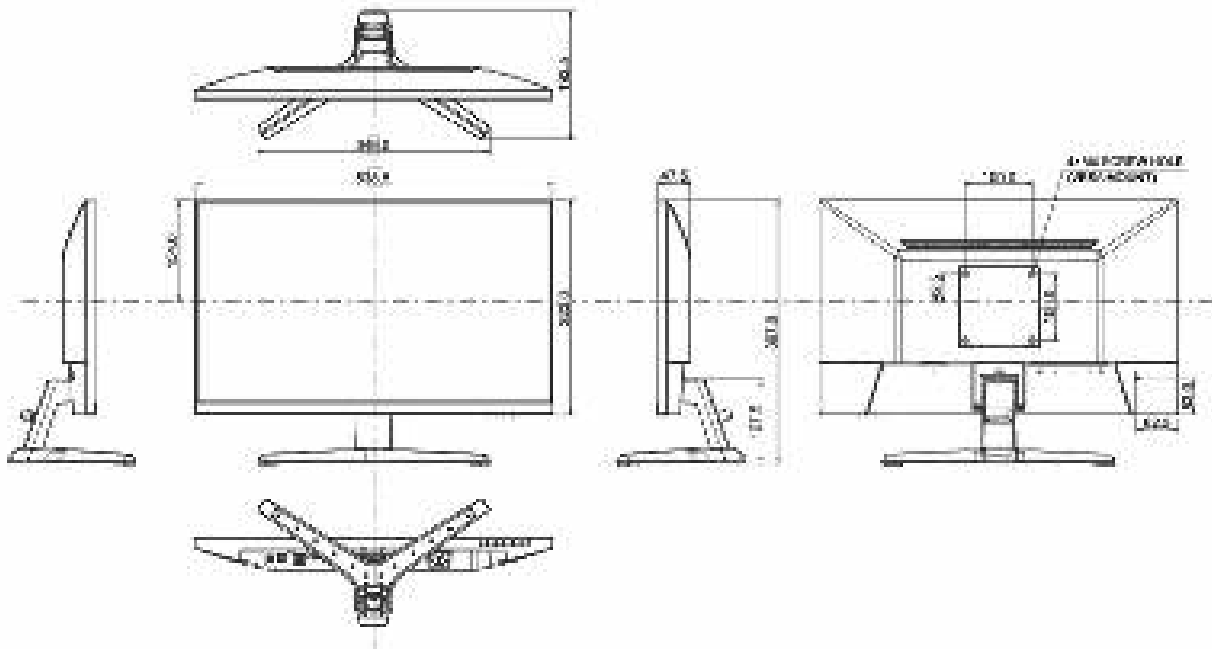

01 DISPLAY CHARACTERISTICS

Diagonal	24", 60.5cm
Panel	IPS, matte finish
Native resolution	1920 x 1080 @100Hz (2.1 megapixel Full HD)
Aspect ratio	16:9
Panel brightness	250 cd/m ²
Static contrast	1300:1
Advanced contrast	80M:1
Response time (MPRT)	1ms
Viewing zone	horizontal/vertical: horizontal ⁹ /vertical 178°, right/left: 0°/0°, up/down: 0°/0°
Colour support	16.7mIn
Horizontal Sync	30 - 110kHz
Viewable area W x H	527.04 x 296.46mm, 20.75 x 11.67"
Pixel pitch	0.275mm
Colour	matte, black

04 MECHANICAL

Display position adjustments	tilt
Tilt angle	22° up; 4° down
VESA mounting	100 x 100mm
Cable management system	yes

05 ACCESSORIES INCLUDED

Cables	power, USB, HDMI, DP
--------	----------------------

above 0.1%: Lead

08 DIMENSIONS / WEIGHT

Product dimensions W x H x D

538.5 x 397 x 192.5mm

Box dimensions W x H x D

615 x 126 x 405mm

Weight (without box)

3kg

Weight (with box)

4.4kg

EAN code

4948570122738

All trademarks and registered trademarks acknowledged. E & O E. Specification subject to change without notice. All LCD's comply with ISO-9241-307:2008 in connection with pixel defects.