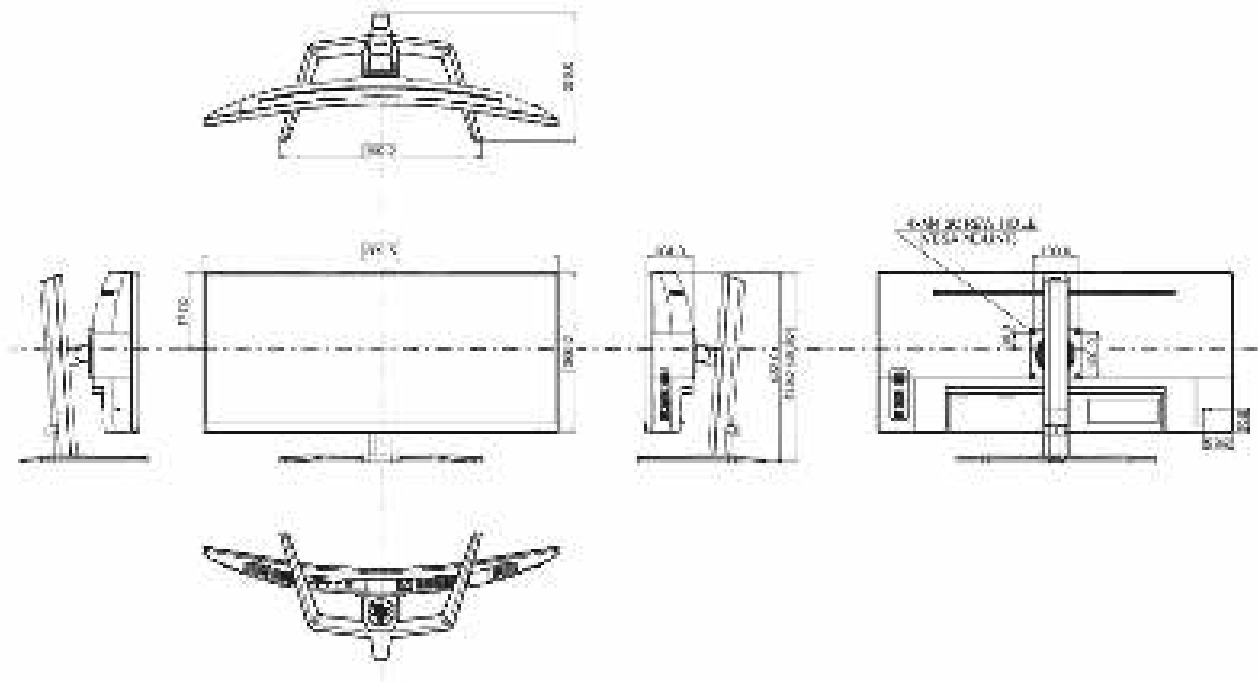

01 DISPLAY CHARACTERISTICS

Diagonal	34", 86.4cm
Panel	VA LED, matte finish
Curved	1500R
Native resolution	3440 x 1440 @165Hz (4.9 megapixel UWQHD, DisplayPort)
Aspect ratio	21:9
Panel brightness	550 cd/m ²
Static contrast	3000:1
Advanced contrast	80M:1
Response time (MPRT)	0.4ms
Viewing zone	horizontal/vertical: 178°/178°, right/left: 89°/89°, up/down: 89°/89°
Colour support	16.7mIn 8bit
Horizontal Sync	30 - 160kHz
Viewable area W x H	797.22 x 333.72mm, 31.4 x 13.1"
Pixel pitch	0.232mm
Colour	matte, black

04 MECHANICAL

Display position adjustments	height, tilt
Height adjustment	150mm
Tilt angle	23° up; 5° down
VESA mounting	100 x 100mm

05 ACCESSORIES INCLUDED

Cables	power, USB, HDMI, DP
Other	quick start guide, safety guide

08 DIMENSIONS / WEIGHT

Product dimensions W x H x D	809.5 x 435 (585) x 290mm
Box dimensions W x H x D	900 x 480 x 236mm
Weight (without box)	12.4kg
Weight (without stand)	9.4kg
EAN code	4948570121427

All trademarks and registered trademarks acknowledged. E & O E. Specification subject to change without notice. All LCD's comply with ISO-9241-307:2008 in connection with pixel defects.