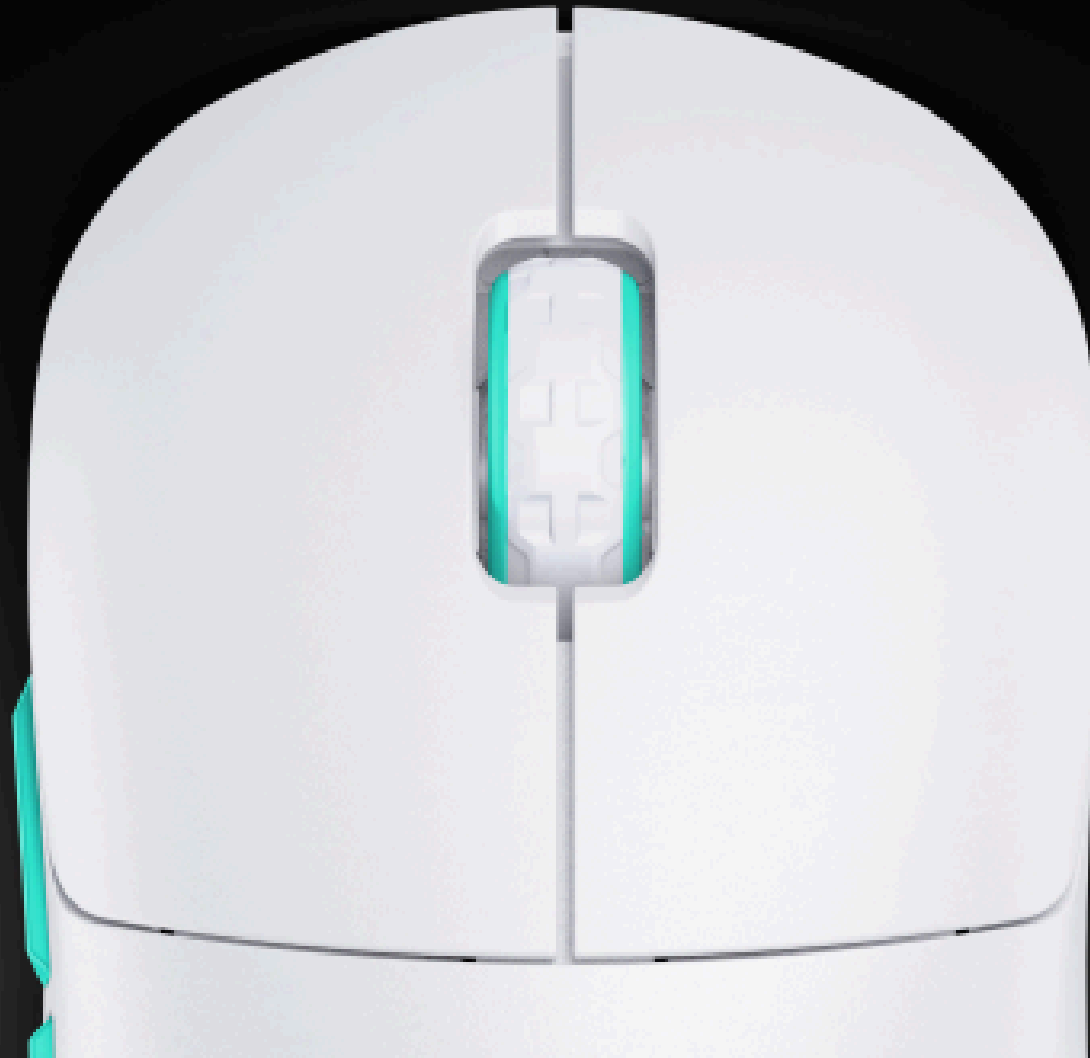

SOLID SHELL. WIRELESS. STILL JUST 55 GRAMS.

Despite being wireless with a 300-mA battery and a hole-free chassis, the M8 is Xtrfy's lightest mouse yet. Carefully constructed for minimum weight without compromising durability.