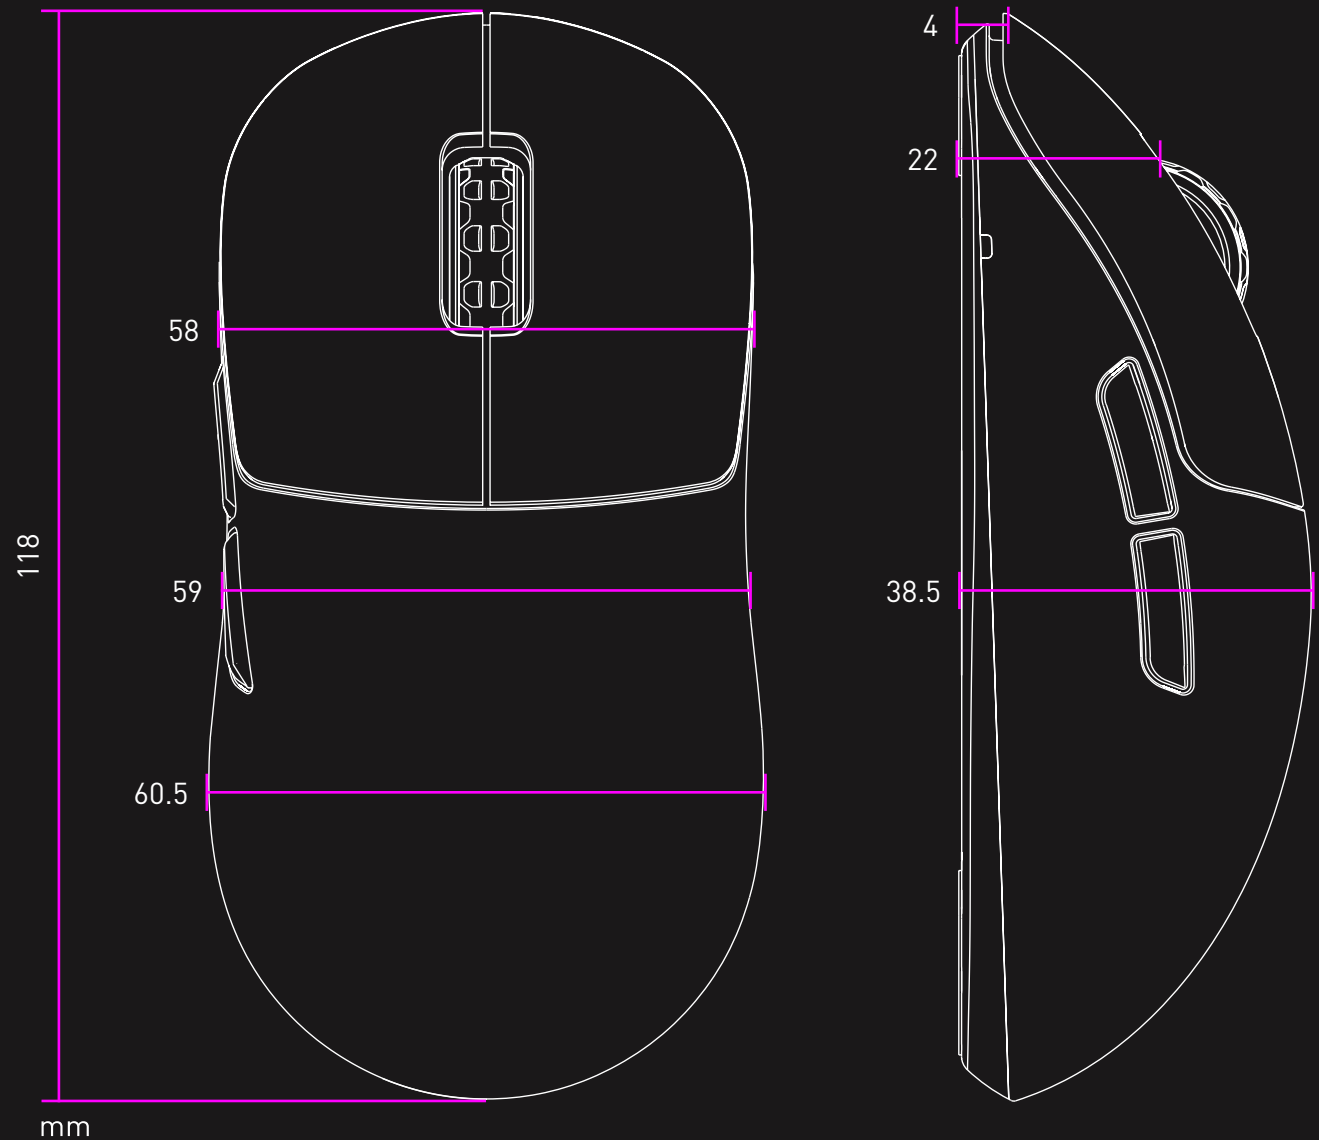

WINNING INGREDIENTS:

Shape: Unique symmetrical shape

Sensor: Pixart 3395 optical gaming sensor

Weight: 55 g

Main switches: Kailh GM 8.0

Glides: PTFE

Surface: Matte, textured

Settings: On-the-fly, no software needed

CPI settings: 400–26 000

Polling rate: 125/500/1000 Hz

Lift-off distance: 1 mm / 2 mm

Debounce time: 2/4/8/12 ms

IPS: 650

Max acceleration: 50 G

Connection: 2.4 GHz wireless / USB

Connector: USB-A to USB-C cable + Adapter + Dongle

Cable type: 1.8 m Xtrfy EZcord® Pro

Battery: 300 mA (up to 75 h*)

OS: Win XP/Mac OSX 10.1 or later

Warranty EU/US/ASIA: 2/1/1 years

* Depending on Hz and playstyle