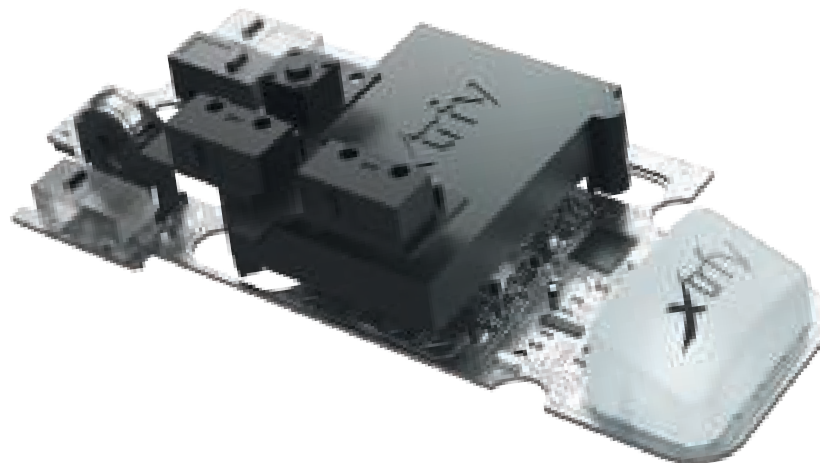

# ADJUSTABLE ERGONOMIC SHAPE.

Go with the original shape of the M4. Or add some extra support for your palm. The M4 Wireless comes with interchangeable parts so you can adjust its size for the perfect grip.

# 71 GRAMS. WITH ADJUSTABLE WEIGHT BALANCE.

Wireless yet ultra-light. With a construction that lets you tune the weight distribution. Since the center of gravity moves depending on how you hold the mouse, we've made it possible to adjust it to your own grip. Move the battery toward the front or the back, and experience a perfectly balanced mouse.

# PLAY UP TO 75 HOURS ON ONE CHARGE.

All-weekend LAN or 24-hour marathon stream? No worries. The battery gives you up to 75\* hours of playtime. And when it's time to charge, connect the cord and continue playing. The M4 Wireless comes with an Xtrfy EZcord® Pro charging cable, for smooth movements even when the mouse is plugged in.

## TOP-TIER COMPONENTS.

Pixart 3370 sensor for perfect wireless precision. Kailh GM 8.0 switches for 80 million crisp clicks. ARM 32-bit microcontroller for uncompromising speed and stability. The M4 Wireless is built to perform.