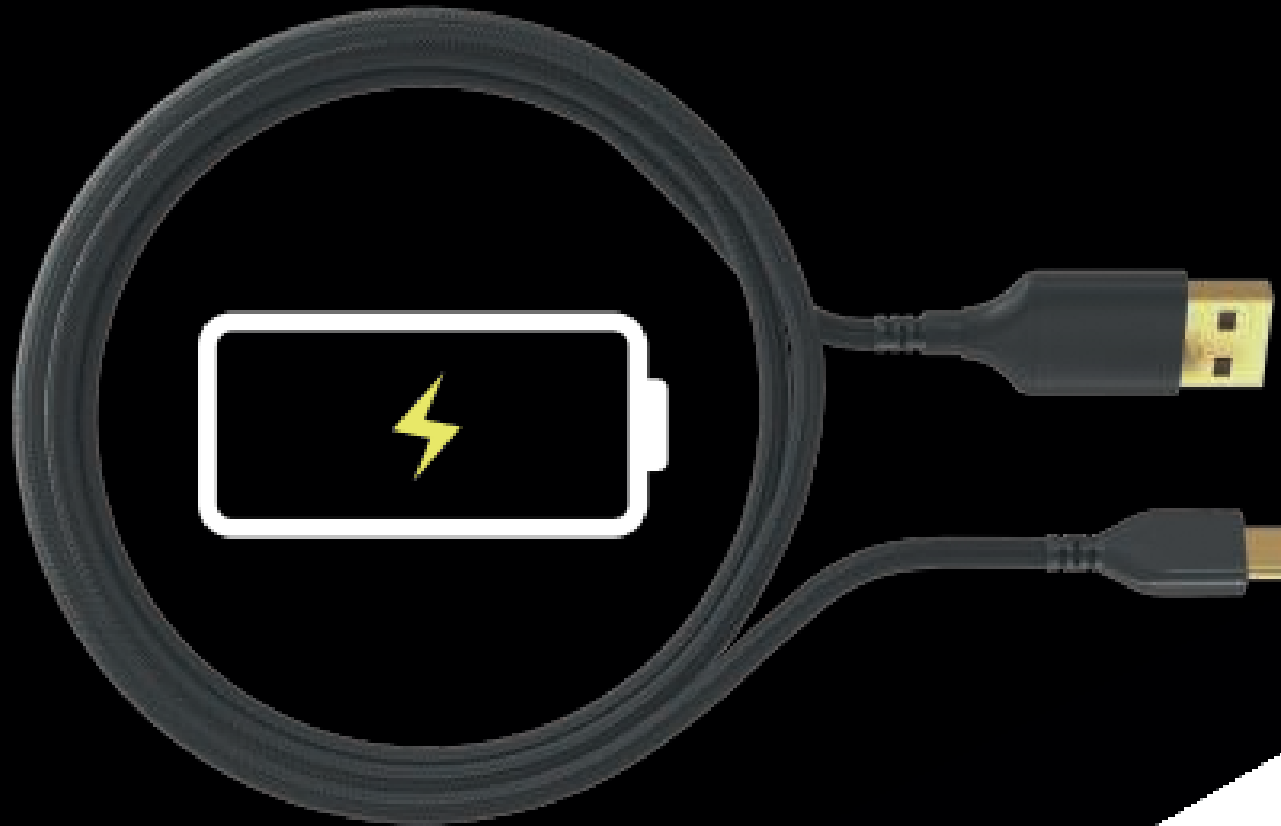

PLAY UP TO 75 HOURS ON ONE CHARGE.

All-weekend LAN or 24-hour marathon stream? No worries. The battery gives you up to 75* hours of playtime. And when it's time to charge, connect the cord and continue playing. The M4 Wireless comes with an Xtrfy EZcord® Pro charging cable, for smooth movements even when the mouse is plugged in.

*Depending on Hz, lighting on/off and playstyle.