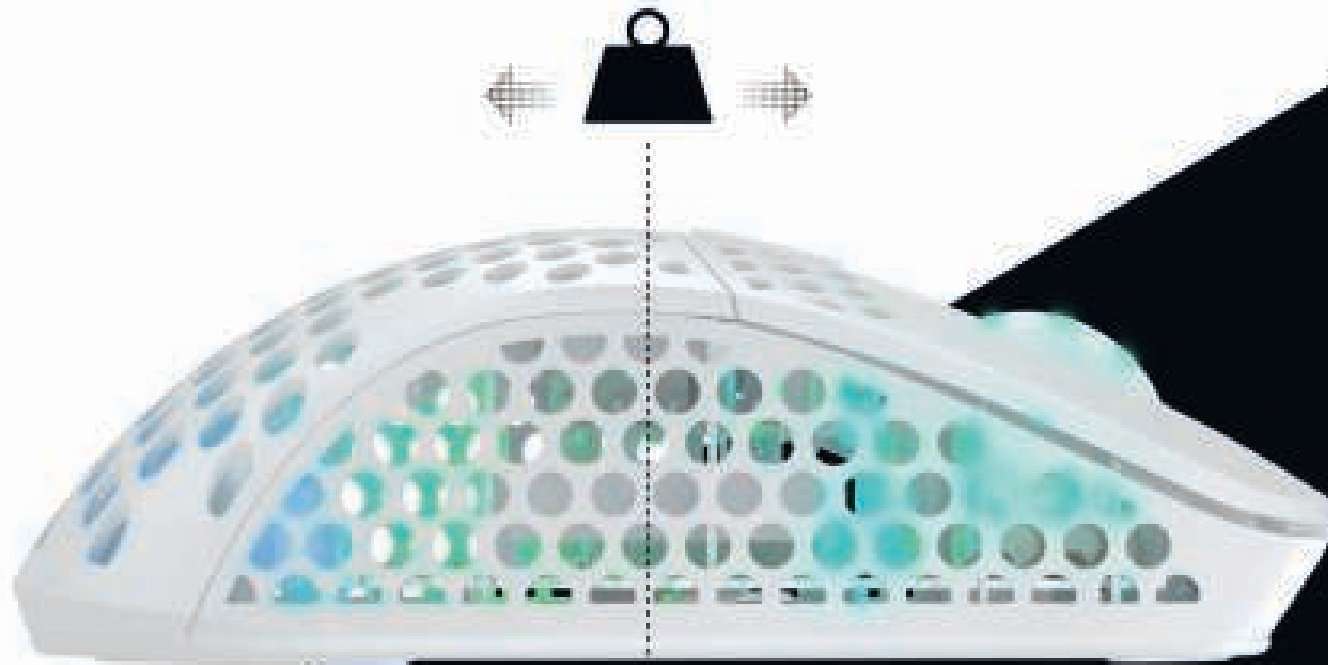

# 2.4 GHZ LAG-FREE WIRELESS.

1000 Hz Polling Rate. The same speed and responsiveness as in our wired mice. With total freedom of movement.

# ADJUSTABLE ERGONOMIC SHAPE.

Go with the original shape of the M4. Or add some extra support for your palm. The M4 Wireless comes with interchangeable parts so you can adjust its size for the perfect grip.

# 71 GRAMS. WITH ADJUSTABLE WEIGHT BALANCE.

Wireless yet ultra-light. With a construction that lets you tune the weight distribution. Since the center of gravity moves depending on how you hold the mouse, we've made it possible to adjust it to your own grip. Move the battery toward the front or the back, and experience a perfectly balanced mouse.