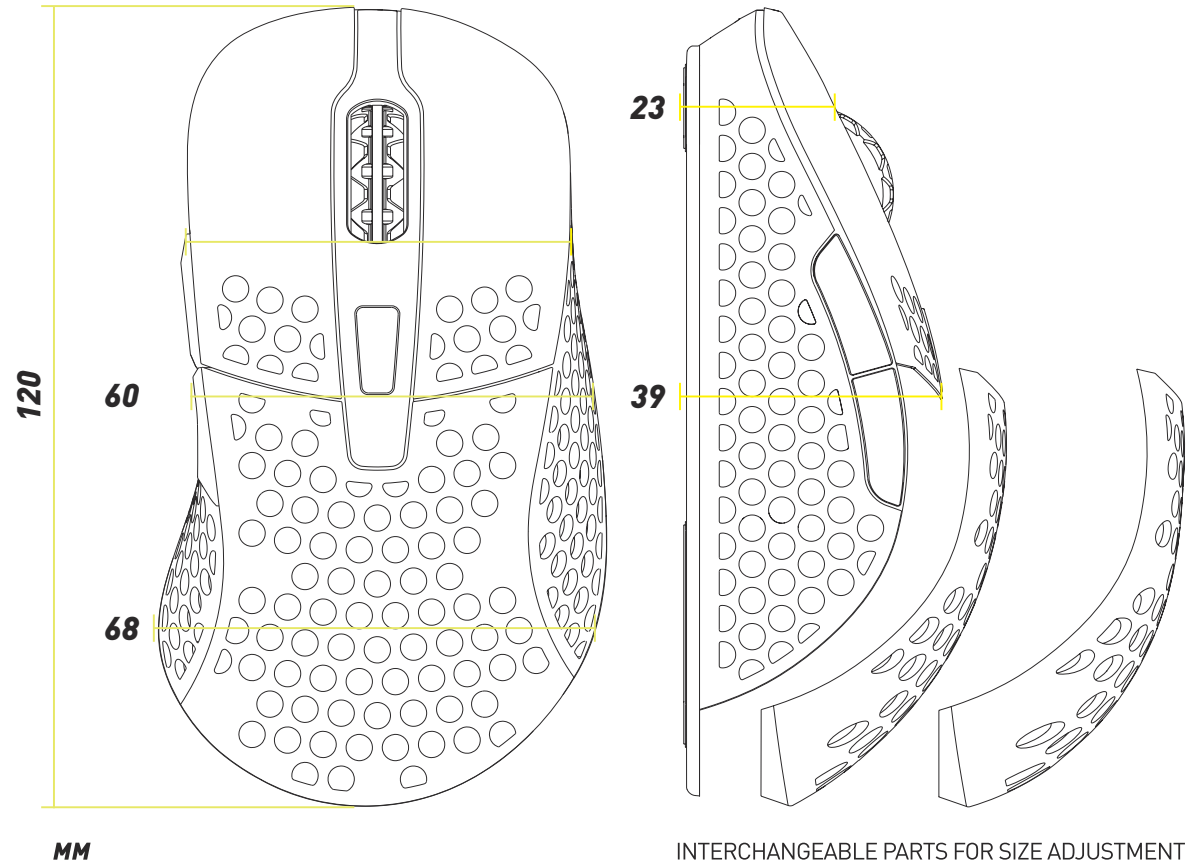

WINNING INGREDIENTS:

Adjustable ergonomic shape

Pixart 3370 optical gaming sensor

Main switches: Kailh GM 8.0

Weight: 71 g (excluding cable)

Matte textured surface

PTFE glides

Adjustable RGB LED illumination

CPI settings (400–19000)

Polling rate (125/500/1000 Hz)

Adjustable LOD and Debounce

Connection: 2.4 GHz wireless / USB

Connector: USB-A to USB-C cable + Adapter + Dongle

Cable type: 1.8 m Xtrfy EZcord Pro

Battery: 500 mA (up to 75 h*)

OS: Win XP/Mac OSX 10.1 or later

Warranty EU/US/ASIA: 2/1/1 years

* Depending on Hz, lighting on/off and playstyle

INTERCHANGEABLE PARTS FOR SIZE ADJUSTMENT