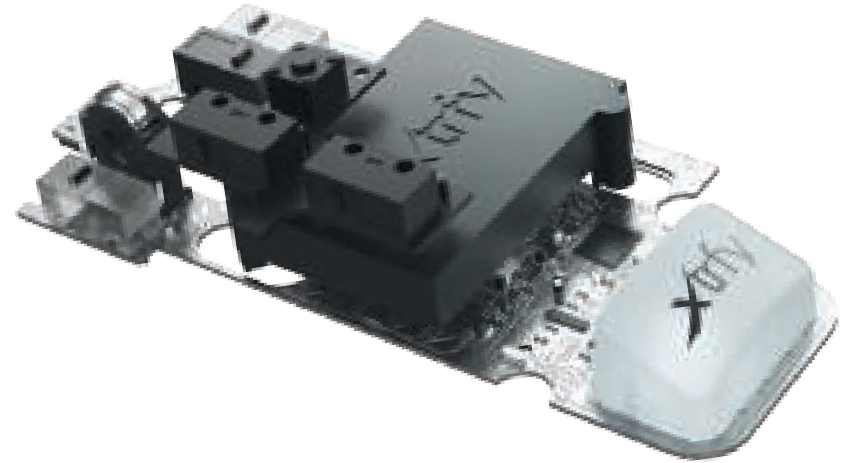

67 GRAMS. WITH ADJUSTABLE WEIGHT BALANCE.

The M42 Wireless is one of the lightest wireless mice available. And since the weight balance of a mouse is experienced differently depending on how you hold it, we've made it possible to adjust it to your own grip. Move the battery toward the front or the back, and experience a perfectly balanced mouse.

PLAY UP TO 75 HOURS ON ONE CHARGE.

All-weekend LAN or 24-hour marathon stream? No worries. The battery gives you up to 75* hours of playtime. And when it's time to charge, connect the cord and continue playing. The M42 Wireless comes with an Xtrfy EZcord® Pro charging cable, for smooth movements even when the mouse is plugged in.

*Depending on Hz, lighting on/off and playstyle.

TOP-TIER COMPONENTS.

Pixart 3370 sensor for perfect wireless precision. Kailh GM 8.0 switches for 80 million crisp clicks. ARM 32-bit microcontroller for uncompromising speed and stability. The M42 Wireless is built to perform.

DESIGNED FOR ESPORTS – NO SOFTWARE NEEDED.

Control the effects, colors and brightness of the RGB illumination and adjust the CPI, Polling Rate, Lift-Off Distance and Debounce Time at the flick of a switch and press of a button. And when you're done adjusting your settings, the top button can be set to "PGDN", so you can bind it to whatever you want in-game.