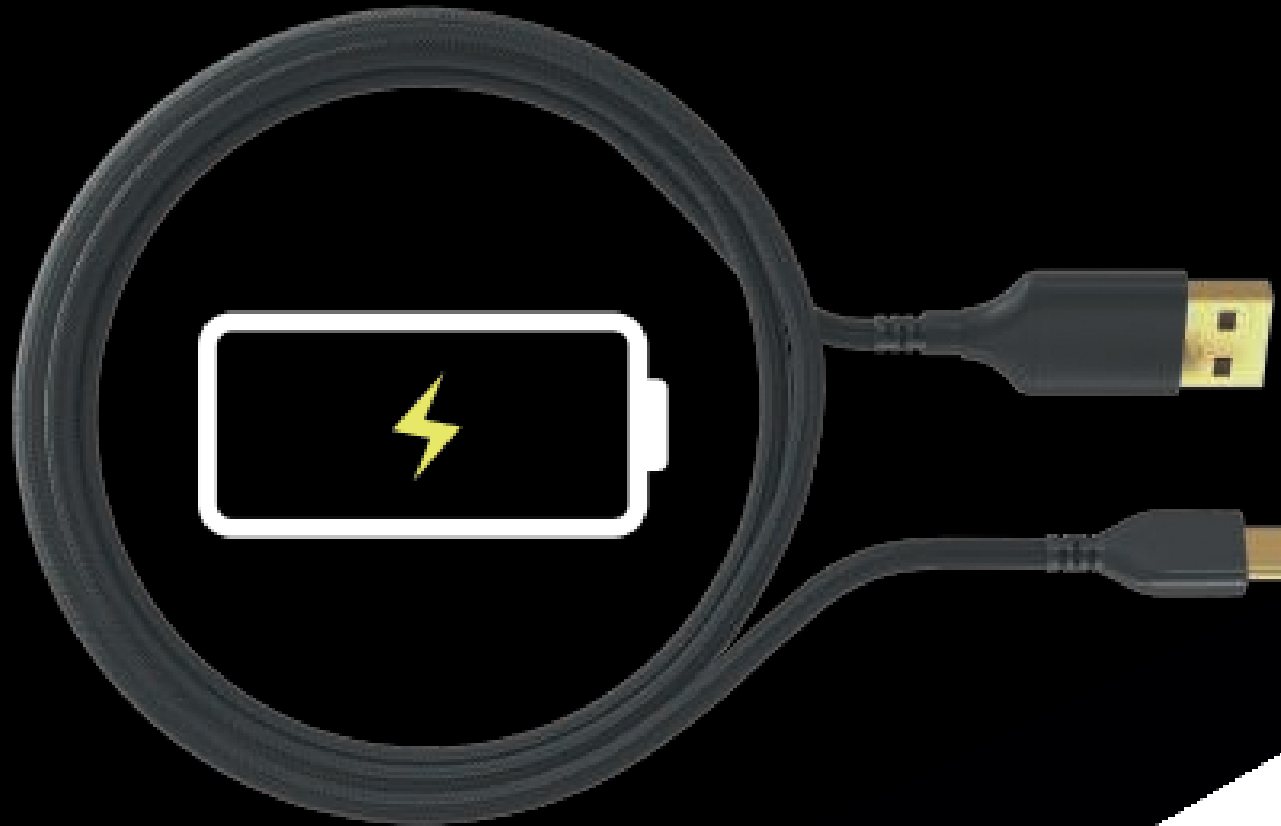

PLAY UP TO 75 HOURS ON ONE CHARGE.

All-weekend LAN or 24-hour marathon stream? No worries. The battery gives you up to 75* hours of playtime. And when it's time to charge, connect the cord and continue playing. The M42 Wireless comes with an Xtrfy EZcord® Pro charging cable, for smooth movements even when the mouse is plugged in.

*Depending on Hz, lighting on/off and playstyle.