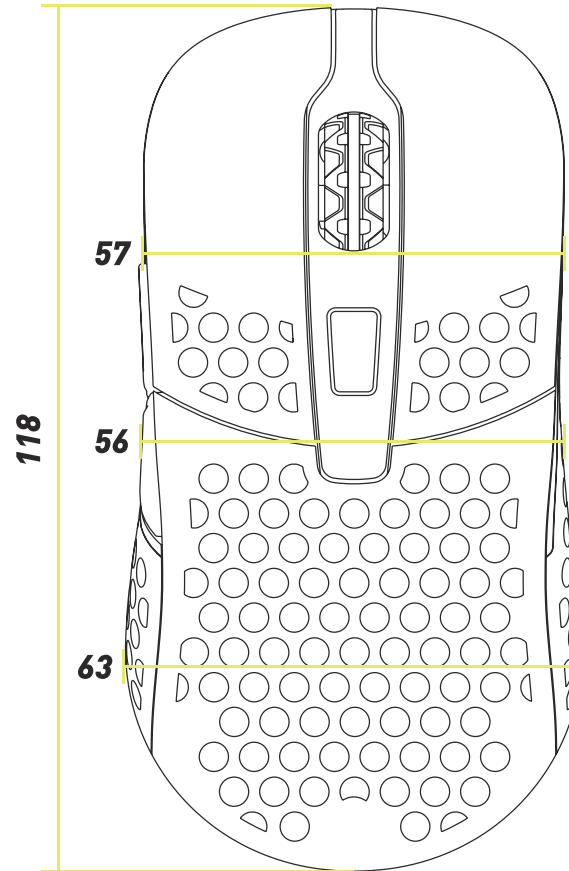

WINNING INGREDIENTS:

Adjustable symmetrical shape

Pixart 3370 optical gaming sensor

Main switches: Kailh GM 8.0

Weight: 67 g (excluding cable)

Matte textured surface

PTFE glides

Adjustable RGB LED illumination

CPI settings (400–19000)

Polling rate (125/500/1000 Hz)

Adjustable LOD and Debounce

Connection: 2.4 GHz wireless / USB

Connector: USB-A to USB-C cable + Adapter + Dongle

Cable type: 1.8 m Xtrfy EZcord Pro

Battery: 500 mA (up to 75 h*)

OS: Win XP/Mac OSX 10.1 or later

Warranty EU/US/ASIA: 2/1/1 years

MM