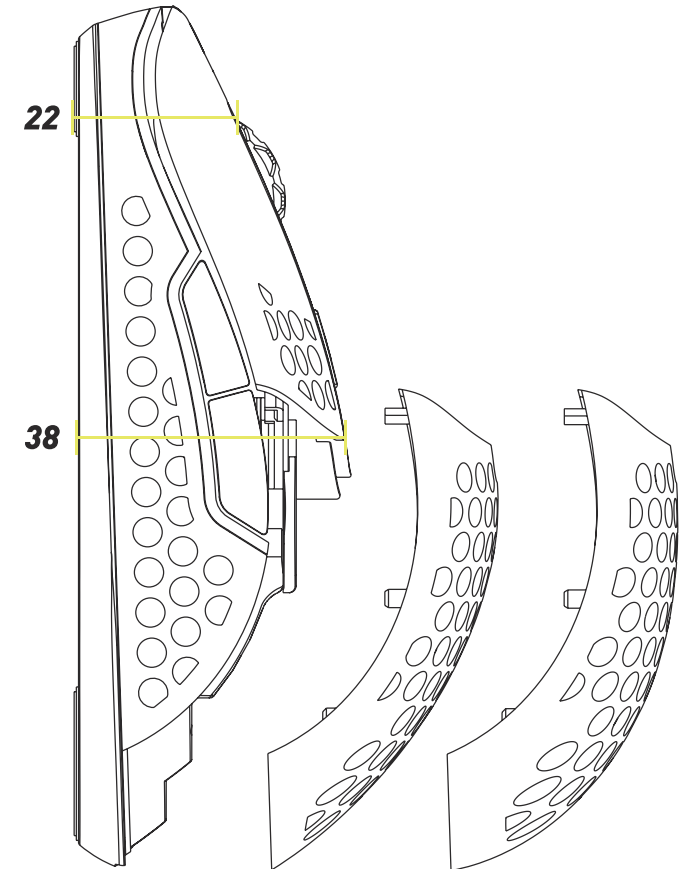

INTERCHANGEABLE PARTS FOR SIZE ADJUSTMENT

* Depending on Hz, lighting on/off and playstyle