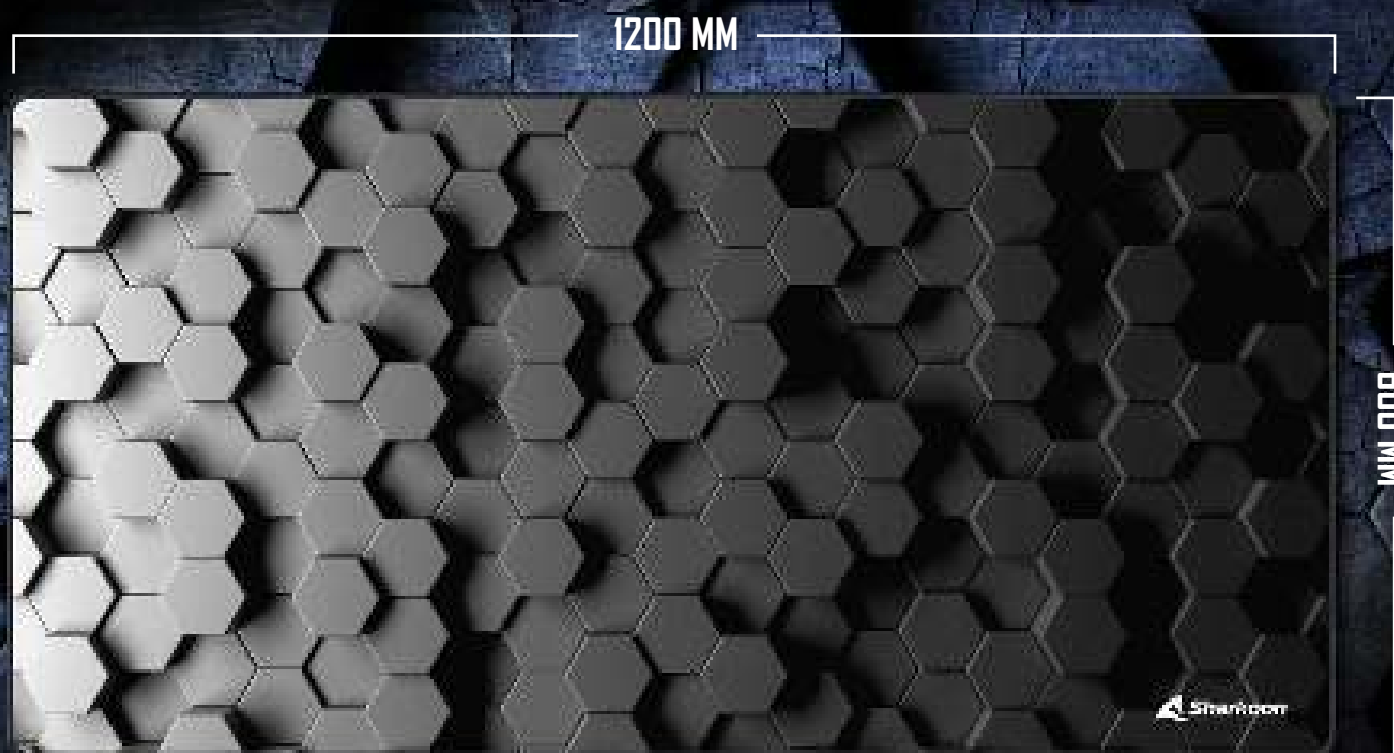

# TOP FEATURES

With the SKILLER SGP30 Big Hex, Sharkoon is now introducing its largest ever mouse mat. With its colossal dimensions, the Big Hex offers the opportunity of providing room for other devices in addition to the mouse and keyboard. A simple design, robustness due to the DurableStitch sewing, and a motif produced by sublimation printing all offer the mouse mat a long service life. The Big Hex also knows how to repel water, thus preventing the chances of any permanent damage.

## FEATURES

- Colossal size to cover the whole tabletop
- Extensive room for mouse maneuvers
- Perfect gliding performance for all types of mouse
- Water-repellent surface
- Nonslip rubber base
- DurableStitch sewing

# COLOSSAL DIMENSIONS

With a full 120 centimeters in length and 60 centimeters in width, the SKILLER SGP30 Big Hex will cover a large part, if not nearly all, of your tabletop. Not only does this allow sweeping movements with the mouse, but other devices such as the keyboard can also be placed on the mat and so be directly at hand.