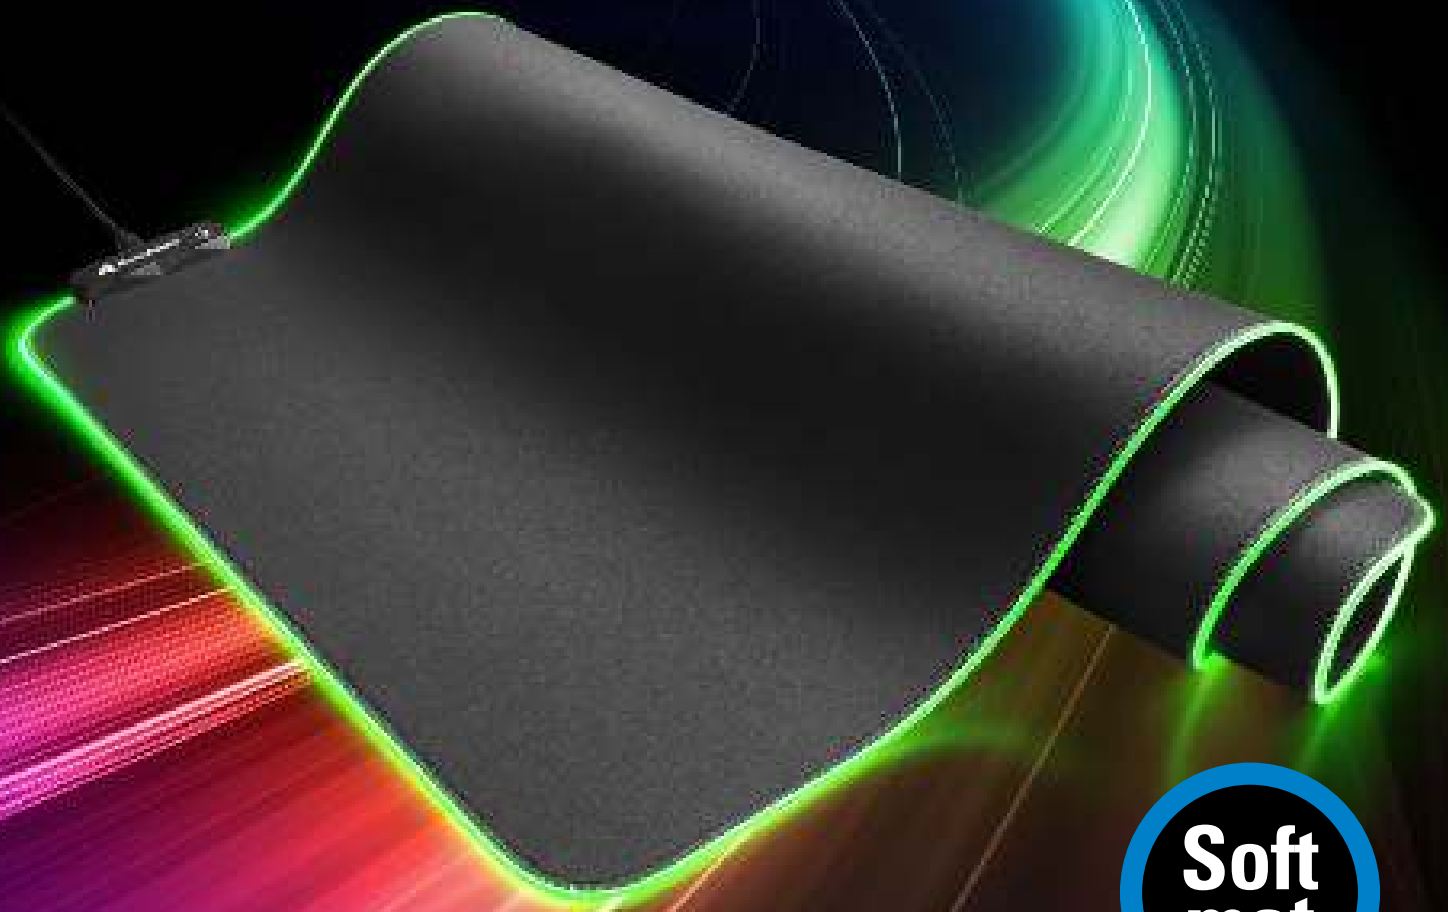

# 1337 RGB

ILLUMINATED GAMING MOUSE MAT

V2

Soft  
mat

## FEATURES

- RGB illumination with various modes and colors
- Integrated RGB controller
- Water-repellent surface
- Nonslip rubber base

RGB  
ILLUMINATION

# Top Features

The 1337 RGB V2 gaming mat extends our series of popular mouse mats with another piece of high-quality gaming equipment. The mouse mat catches the eye with an RGB illumination which wraps around its edges. This can be adjusted using the built-in controller with impressive effects. The soft textile surface enables smooth gliding for sensitive mouse maneuvers, while the rubberized underside offers a firm hold. At the same time, the mouse mat is water-repellent and hard-wearing, being able to withstand intense use.

## General:

- Surface: Textile
- Adjustable Illumination
- Nonslip Rubber Base
- Water-Repellent Surface
- Transparent Stitching
- Connector: USB
- Textile Braided Cable
- Cable Length: 180 cm