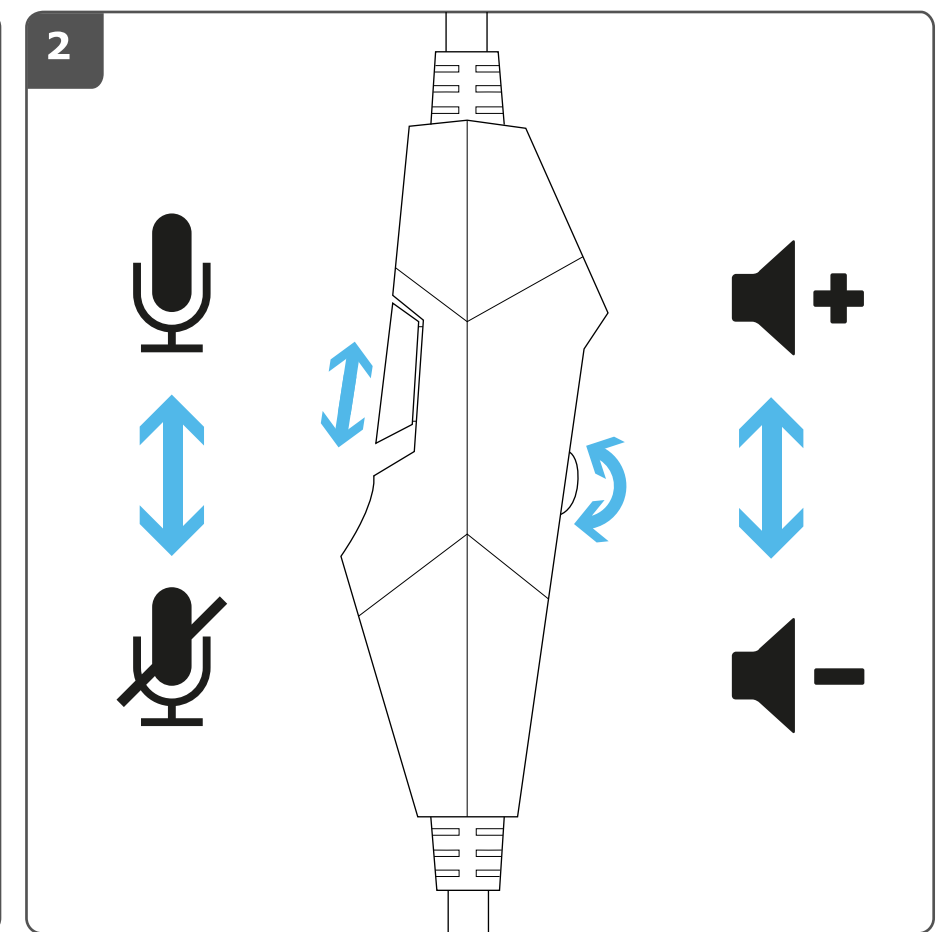

Trust

CELAZ | Gaming Headset

www.trust.com/23373/faq

PS4

XBox One

* only 2015 model controller

PC

LAPTOP